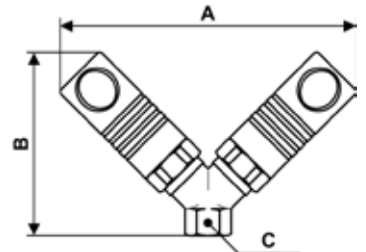

## METAL SAFETY QUICK COUPLINGS - CSM 11

Parallel female thread twin coupler

Profile : ISO 6150C

<b>Min / Max operating pressure</b>	<b>Flow rate at 6 bar</b>	<b>ID passage</b>	<b>Min. / Max temperature</b>
2 / 16 bar	4120 l/min	11 mm	-15 / 70 °C

Part number	Female thread	Dim. A (mm)	Dim. B (mm)	Dim. C (mm)
CSM 118103	G1/2	173	106	25
CSM 118104	G3/4	184	127	25